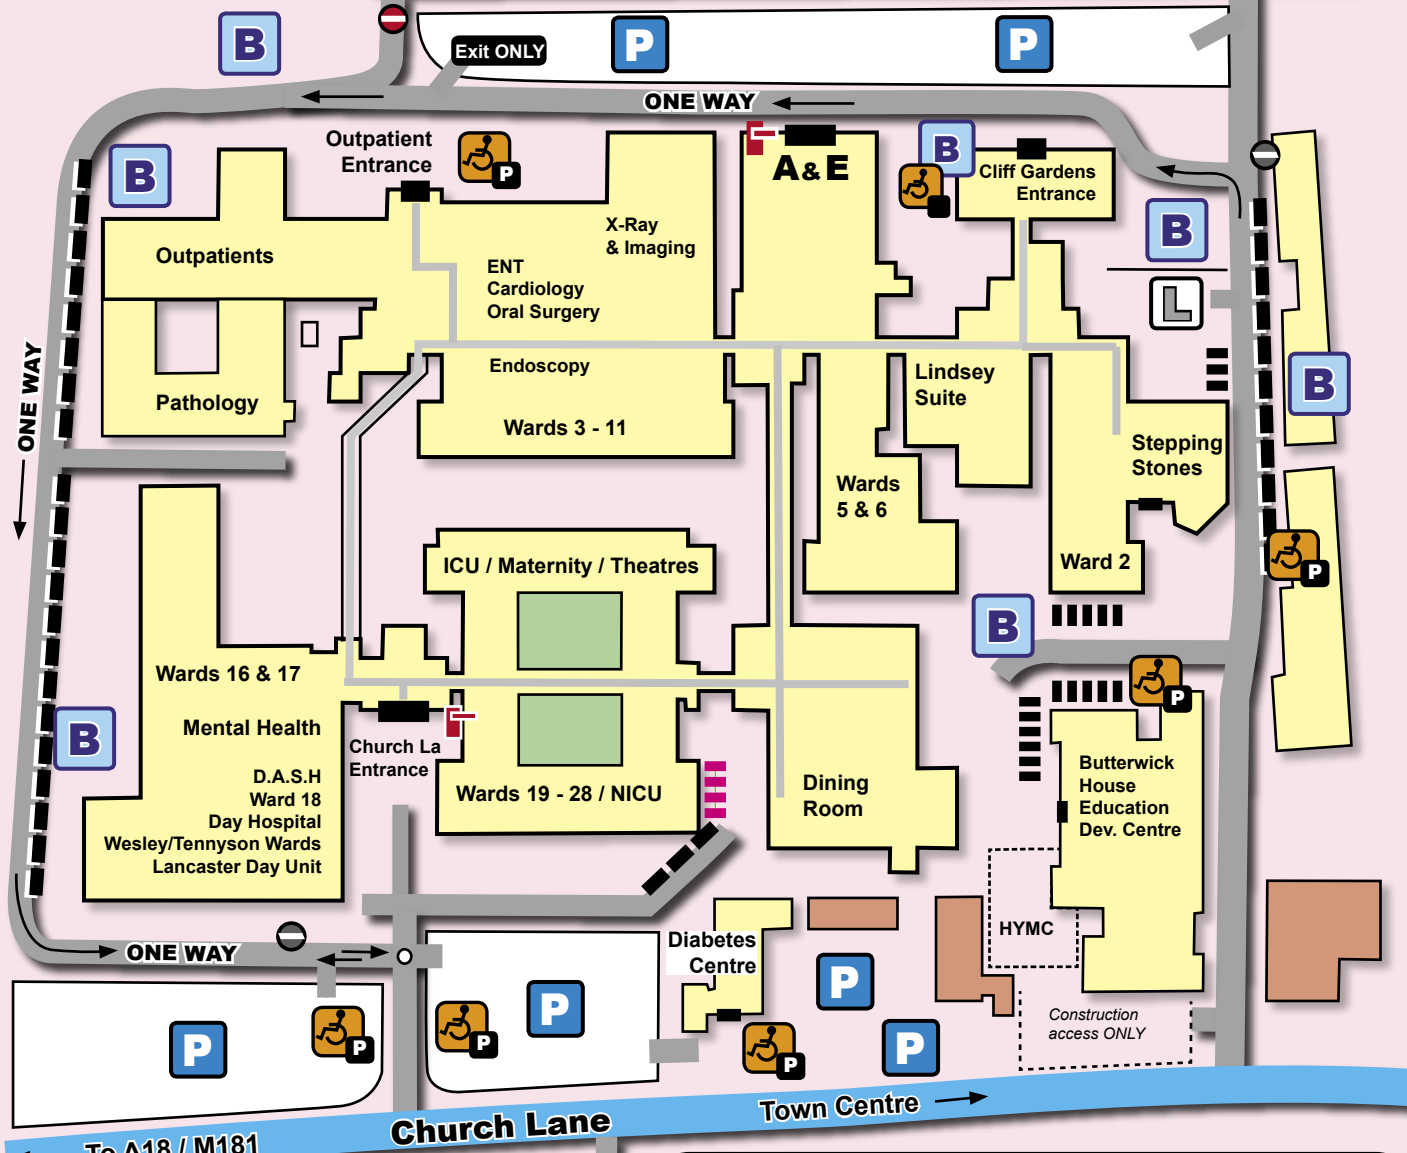

# Scunthorpe General Hospital

Cliff Gardens

To A18 / M181

Church Lane

Town Centre

- P** Patient Only Parking
- B** Staff Only Parking (Blue)
- L** Lindsey Suite Only
- S** Staff Only Parking (Green)
- Disabled Parking
- Community Midwives Only
- F** Parking Pay Station